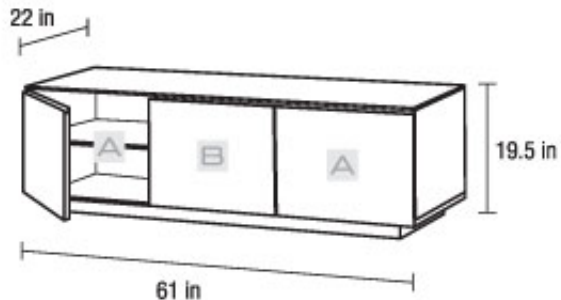

Mirage 8227-2 Specifications

A	Side Component Compartment	
	Interior Dimensions (H x W x D)	14.75 x 18.25 x 20.5 in
	Adjustable Shelf Capacity	50 lbs
	Bottom Shelf Capacity	75 lbs
B	Center Component Compartment	
	Interior Dimensions (H x W x D)	14.75 x 18.25 x 17 in
	Adjustable Shelf Capacity	50 lbs
	Bottom Shelf Capacity	75 lbs

Model 8227-2:

Recommended TV Size: up to 63" TV

Arena TV Mount Compatibility: 9970

Overall Dimensions (H x W x D): 19.5 x 61 x 22 in

Component Capacity: 6-9

Number of Adjustable Shelves: 3

Adjustable Shelf Increments: 1.25 in; 5 positions

Top Shelf Capacity: 150 lbs

Weight: 172 lbs

Furniture dimensions, specifications, materials, finishes and availability are subject to change. Due to variations in computer monitors, the actual finish may appear differently online. Visit your local BDI retailer to view actual finish samples.