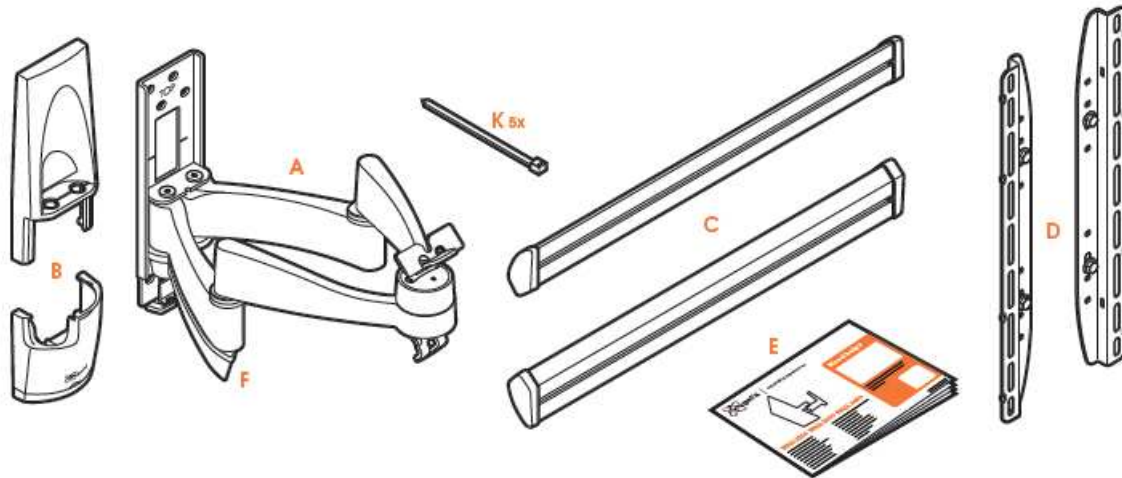

Related to version number of mounting booklet and parts list:

2015v01

Spare parts list

WALL 2450

NB Please be aware that only the below listed part numbers are available as spare part.

| Part name | Part nr | Letter in exploded view |
|--|-------------------|-------------------------|
| Screen mounting kit | 0391016 | Bag with G, H and J |
| Wall mounting kit | 0391015 | Bag with L, M, N and P |
| Tie-raps | 0885000 | K |
| Upper wall plate cover WALL 2450 | 0392046 | B |
| Lower wall plate cover WALL 2450 | 0392043 | B |
| Wall plate cable guide | 0886057 | - |
| Cable cover WALL 2350-2450 | 0392040 | F |
| Bar cover (2 pieces) WALL 2250-2350-2450 | 0392037 + 0392038 | Cover of part C |
| Single carton WALL 2450 | 0394070 | - |