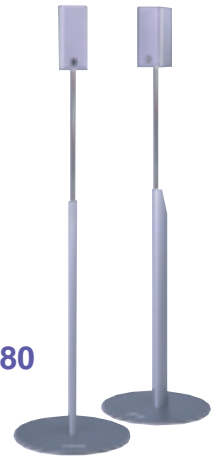

● 5.1-Channel System

Optional Speaker Stands: SPS-80

650–900 mm (25-5/8"–35-1/2") Height Adjust
Not available in some areas.

Good Speakers Are Important for Good Home Cinema.

Main Speakers

Required to handle most of the sound output, these speakers require excellent sensitivity, frequency response and dynamic range.

Centre Speaker

The centre speaker delivers most of the

dialogue, so high clarity output is vital to movie enjoyment.

Rear Speakers

The quality of the surround sound experience depends on the quality of the rear speakers. Yamaha ensures that they perform up to high standards.

Subwoofer

Because good bass response is necessary for enjoying movie sound, Yamaha Advanced YST subwoofers are ideal for use in digital home cinema systems.