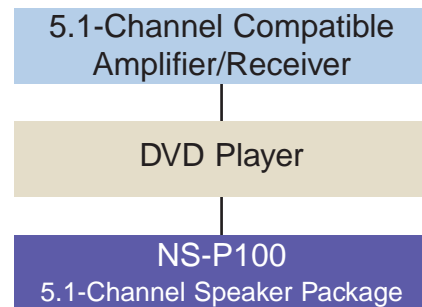

● 5.1-Channel System

Optional Speaker Stands: SPS-80

650–900 mm (25-5/8"–35-1/2") Height Adjust
Not available in some areas.

Good Speakers Are Important for Good Home Cinema.

Main Speakers

Required to handle most of the sound output, these speakers require excellent sensitivity, frequency response and dynamic range.

Centre Speaker

The centre speaker delivers most of the

dialogue, so high clarity output is vital to movie enjoyment.

Rear Speakers

The quality of the surround sound experience depends on the quality of the rear speakers. Yamaha ensures that they perform up to high standards.

Subwoofer

Because good bass response is necessary for enjoying movie sound, Yamaha Advanced YST subwoofers are ideal for use in digital home cinema systems.