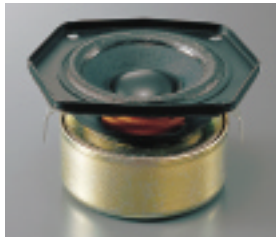

High Performance Dual 5cm (2") Full-Range Drivers

These speakers use high quality parts to achieve excellent performance. They have 45mm (1-3/4") dual ferrite magnets with shielded cases for maximum power. Kapton bobbins contribute to high S/N ratio. Unwanted vibrations are prevented by a heavy-duty steel frame and a parallel-surface cabinet design. Even the wiring is an anti-resonance type.